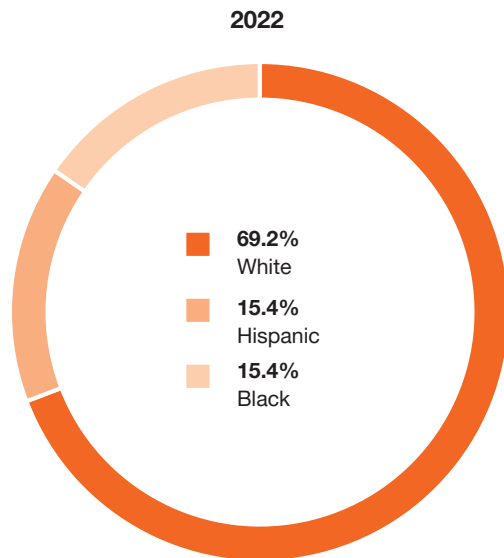

Building a Diverse Workforce

Our diverse workforce strengthens our competitive advantages and reflects the customers and communities we serve. A comparison against U.S. Department of Labor data shows that our U.S. workforce is more ethnically diverse than the nation's working population. In 2022, we also expanded the number and percentage of women and minorities at the manager level and above. These charts reflect the demographics of The Home Depot's U.S. workforce from 2020 through 2022. Certain percentages may not sum to 100% due to rounding or some associates choosing not to self-identify by race/ethnicity or gender.

U.S. Managers and Above by Race/Ethnicity^{1, 2}

1) Includes manager-level positions and above at stores, distribution centers and other field locations, as well as at our Store Support Center; excludes officers.

U.S. Officers^{2, 3}

Total Number of U.S. Officers:
2022: 137 | 2021: 126 | 2020: 127

U.S. Officers by Race/Ethnicity²

2) Includes data for HD Supply Holdings Inc.
3) Gray bars indicate percentage undisclosed

Board of Directors*

Total Number of Directors:
2022: 13 | 2021: 11 | 2020: 12

Board of Directors by Race/Ethnicity

* For additional information on our board composition, visit the [Corporate Governance section of our website](#).