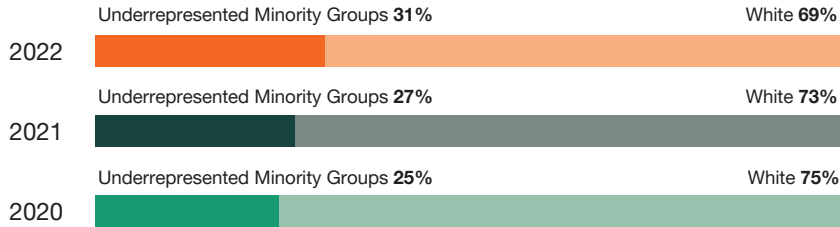

Board of Directors*

Total Number of Directors:
2022: 13 | 2021: 11 | 2020: 12