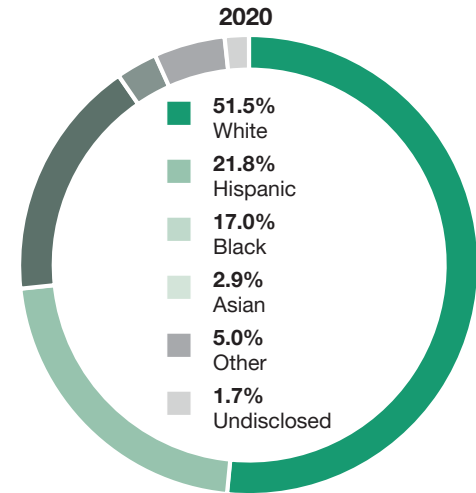

Building a Diverse Workforce

Our diverse workforce strengthens our competitive advantages and reflects the customers and communities we serve. A comparison against U.S. Department of Labor data shows that our U.S. workforce is more ethnically diverse than the nation's working population. In 2022, we also expanded the number and percentage of women and minorities at the manager level and above. These charts reflect the demographics of The Home Depot's U.S. workforce from 2020 through 2022. Certain percentages may not sum to 100% due to rounding or some associates choosing not to self-identify by race/ethnicity or gender.

U.S. Working Population

Source: Latest available data from the U.S. Bureau of Labor Statistics; 2022 data is estimated

THD U.S. Workforce^{1, 2}

Total Number of U.S. Associates:
2022: 418,900 | 2021: 437,000 | 2020: 441,000

THD U.S. Workforce by Race/Ethnicity¹

1) Includes data for HD Supply Holdings Inc.

2) Gray bars indicate percentage undisclosed

U.S. Managers and Above^{1, 2, 3} (excludes officer level)

Total Number of U.S. Managers and Above:
2022: 25,700 | 2021: 24,600 | 2020: 19,100