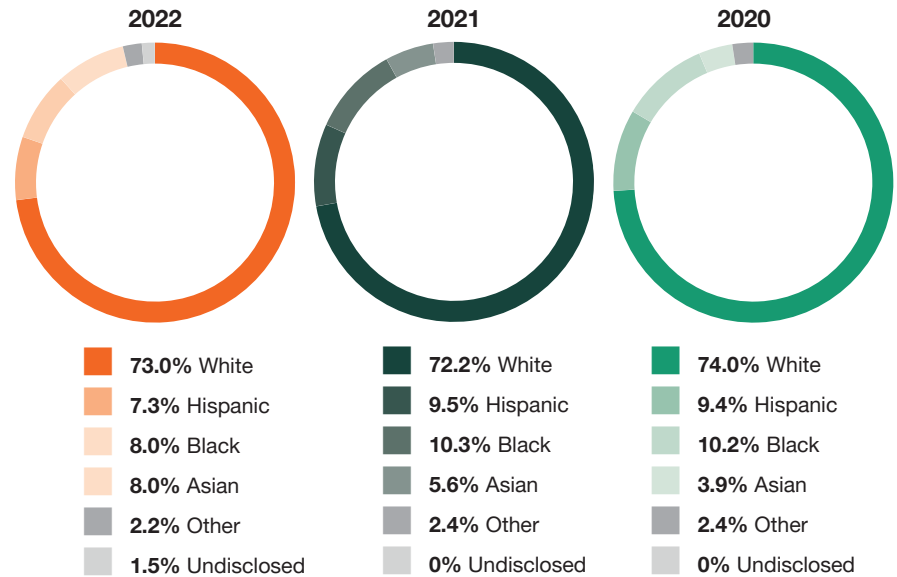

Building a Diverse Workforce

Our diverse workforce strengthens our competitive advantages and reflects the customers and communities we serve. A comparison against U.S. Department of Labor data shows that our U.S. workforce is more ethnically diverse than the nation's working population. In 2022, we also expanded the number and percentage of women and minorities at the manager level and above. These charts reflect the demographics of The Home Depot's U.S. workforce from 2020 through 2022. Certain percentages may not sum to 100% due to rounding or some associates choosing not to self-identify by race/ethnicity or gender.

THD U.S. Workforce by Race/Ethnicity¹

1) Includes data for HD Supply Holdings Inc.

2) Gray bars indicate percentage undisclosed

U.S. Managers and Above^{1, 2, 3} (excludes officer level)

Total Number of U.S. Managers and Above:
2022: 25,700 | 2021: 24,600 | 2020: 19,100

U.S. Managers and Above by Race/Ethnicity^{1, 2}

1) Includes manager-level positions and above at stores, distribution centers and other field locations, as well as at our Store Support Center; excludes officers.

U.S. Officers^{2, 3}

Total Number of U.S. Officers:
2022: 137 | 2021: 126 | 2020: 127

U.S. Officers by Race/Ethnicity²

2) Includes data for HD Supply Holdings Inc.
3) Gray bars indicate percentage undisclosed