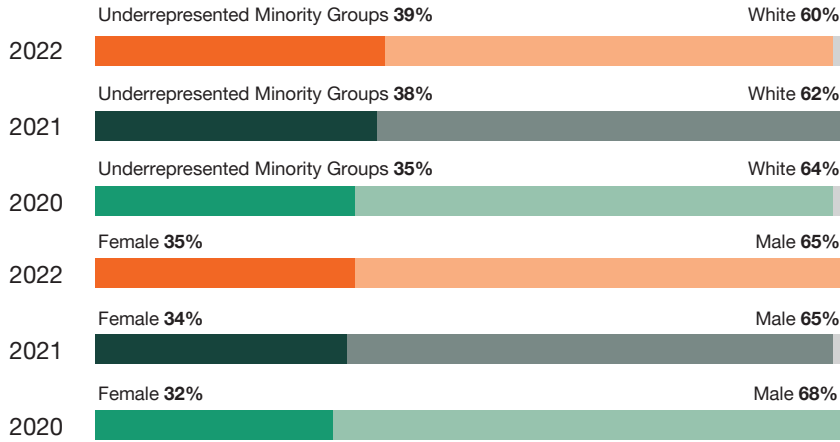

Building a Diverse Workforce

Our diverse workforce strengthens our competitive advantages and reflects the customers and communities we serve. A comparison against U.S. Department of Labor data shows that our U.S. workforce is more ethnically diverse than the nation's working population. In 2022, we also expanded the number and percentage of women and minorities at the manager level and above. These charts reflect the demographics of The Home Depot's U.S. workforce from 2020 through 2022. Certain percentages may not sum to 100% due to rounding or some associates choosing not to self-identify by race/ethnicity or gender.

THD U.S. Workforce by Race/Ethnicity¹

1) Includes data for HD Supply Holdings Inc.

2) Gray bars indicate percentage undisclosed

U.S. Managers and Above^{1, 2, 3} (excludes officer level)

Total Number of U.S. Managers and Above:
2022: 25,700 | 2021: 24,600 | 2020: 19,100

U.S. Managers and Above by Race/Ethnicity^{1, 2}

1) Includes manager-level positions and above at stores, distribution centers and other field locations, as well as at our Store Support Center; excludes officers.