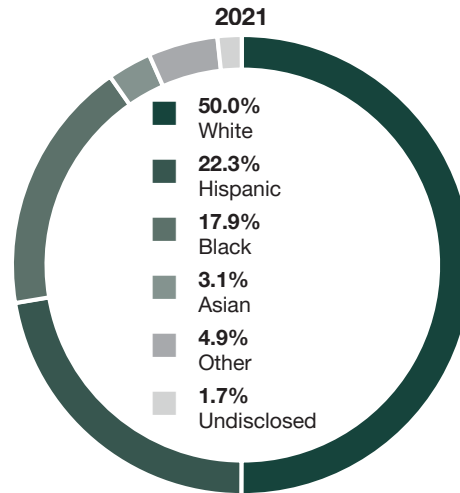

Building a Diverse Workforce

Our diverse workforce strengthens our competitive advantages and reflects the customers and communities we serve. A comparison against U.S. Department of Labor data shows that our U.S. workforce is more ethnically diverse than the nation's working population. In 2022, we also expanded the number and percentage of women and minorities at the manager level and above. These charts reflect the demographics of The Home Depot's U.S. workforce from 2020 through 2022. Certain percentages may not sum to 100% due to rounding or some associates choosing not to self-identify by race/ethnicity or gender.

U.S. Working Population

Source: Latest available data from the U.S. Bureau of Labor Statistics; 2022 data is estimated

THD U.S. Workforce^{1, 2}

Total Number of U.S. Associates:
2022: 418,900 | 2021: 437,000 | 2020: 441,000

THD U.S. Workforce by Race/Ethnicity¹

1) Includes data for HD Supply Holdings Inc.

2) Gray bars indicate percentage undisclosed

U.S. Managers and Above^{1, 2, 3} (excludes officer level)

Total Number of U.S. Managers and Above:
2022: 25,700 | 2021: 24,600 | 2020: 19,100