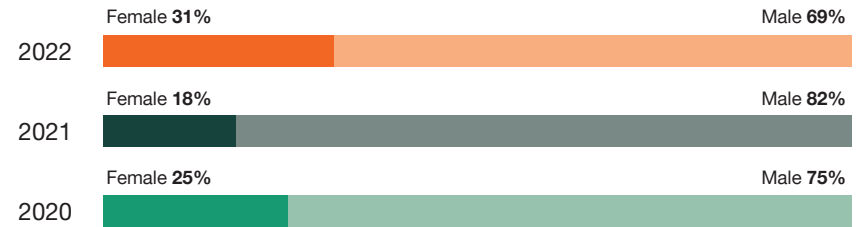

Board of Directors*

Total Number of Directors:
2022: 13 | 2021: 11 | 2020: 12