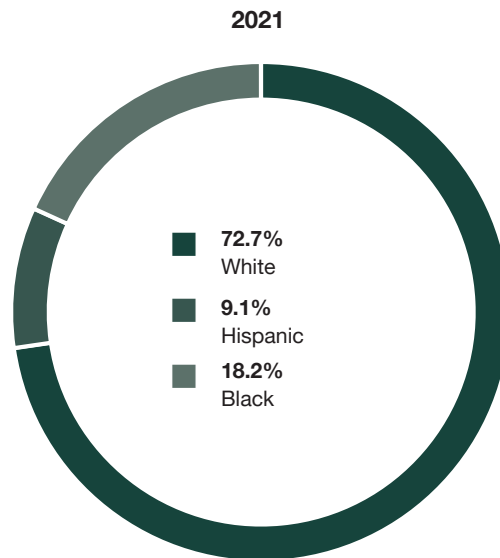

Building a Diverse Workforce

Our diverse workforce strengthens our competitive advantages and reflects the customers and communities we serve. A comparison against U.S. Department of Labor data shows that our U.S. workforce is more ethnically diverse than the nation's working population. In 2022, we also expanded the number and percentage of women and minorities at the manager level and above. These charts reflect the demographics of The Home Depot's U.S. workforce from 2020 through 2022. Certain percentages may not sum to 100% due to rounding or some associates choosing not to self-identify by race/ethnicity or gender.

U.S. Managers and Above by Race/Ethnicity^{1, 2}

1) Includes manager-level positions and above at stores, distribution centers and other field locations, as well as at our Store Support Center; excludes officers.

U.S. Officers^{2, 3}

Total Number of U.S. Officers:
2022: 137 | 2021: 126 | 2020: 127

U.S. Officers by Race/Ethnicity²

2) Includes data for HD Supply Holdings Inc.
3) Gray bars indicate percentage undisclosed

Board of Directors*

Total Number of Directors:
2022: 13 | 2021: 11 | 2020: 12

Board of Directors by Race/Ethnicity

* For additional information on our board composition, visit the [Corporate Governance section of our website](#).