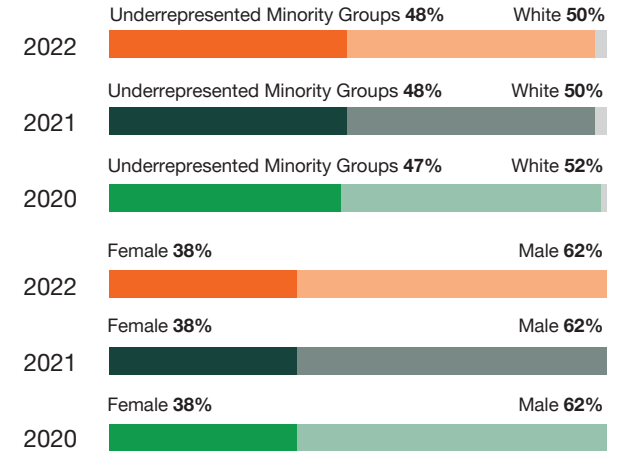

THD U.S. Workforce^{1, 2}

Total Number of U.S. Associates:
2022: 418,900 | 2021: 437,000 | 2020: 441,000