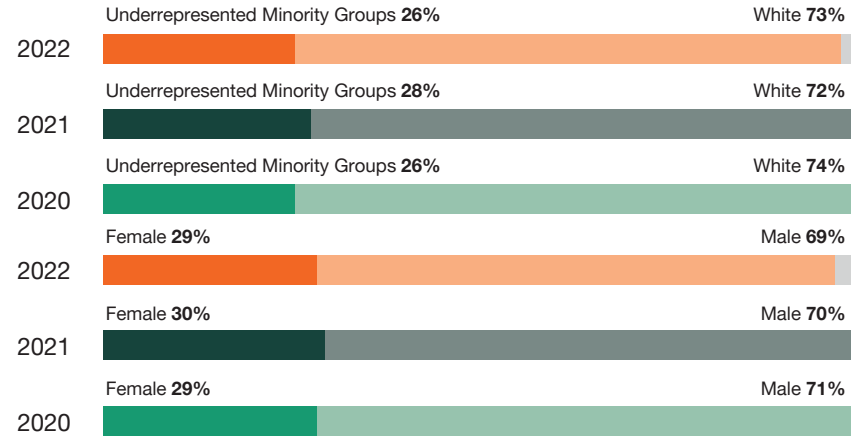

U.S. Officers^{2, 3}

Total Number of U.S. Officers:
2022: 137 | 2021: 126 | 2020: 127