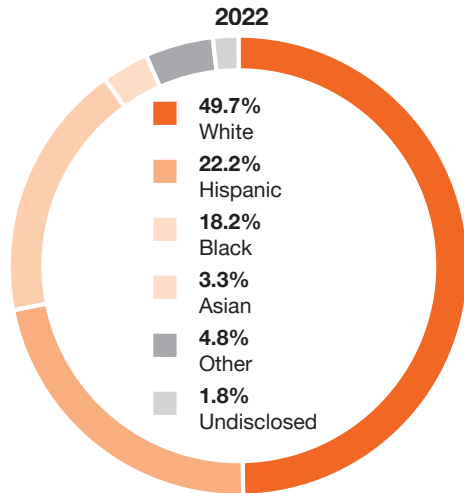

Building a Diverse Workforce

Our diverse workforce strengthens our competitive advantages and reflects the customers and communities we serve. A comparison against U.S. Department of Labor data shows that our U.S. workforce is more ethnically diverse than the nation's working population. In 2022, we also expanded the number and percentage of women and minorities at the manager level and above. These charts reflect the demographics of The Home Depot's U.S. workforce from 2020 through 2022. Certain percentages may not sum to 100% due to rounding or some associates choosing not to self-identify by race/ethnicity or gender.

U.S. Working Population

Source: Latest available data from the U.S. Bureau of Labor Statistics; 2022 data is estimated

THD U.S. Workforce^{1, 2}

Total Number of U.S. Associates:
2022: 418,900 | 2021: 437,000 | 2020: 441,000

THD U.S. Workforce by Race/Ethnicity¹

1) Includes data for HD Supply Holdings Inc.

2) Gray bars indicate percentage undisclosed

U.S. Managers and Above^{1, 2, 3} (excludes officer level)

Total Number of U.S. Managers and Above:
2022: 25,700 | 2021: 24,600 | 2020: 19,100