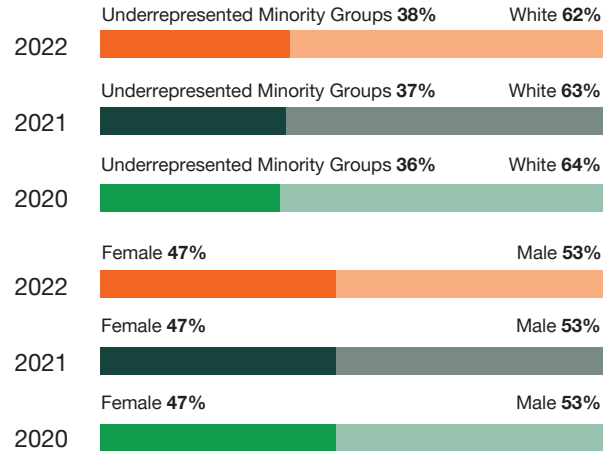

Building a Diverse Workforce

Our diverse workforce strengthens our competitive advantages and reflects the customers and communities we serve. A comparison against U.S. Department of Labor data shows that our U.S. workforce is more ethnically diverse than the nation's working population. In 2022, we also expanded the number and percentage of women and minorities at the manager level and above. These charts reflect the demographics of The Home Depot's U.S. workforce from 2020 through 2022. Certain percentages may not sum to 100% due to rounding or some associates choosing not to self-identify by race/ethnicity or gender.

U.S. Working Population

Source: Latest available data from the U.S. Bureau of Labor Statistics; 2022 data is estimated