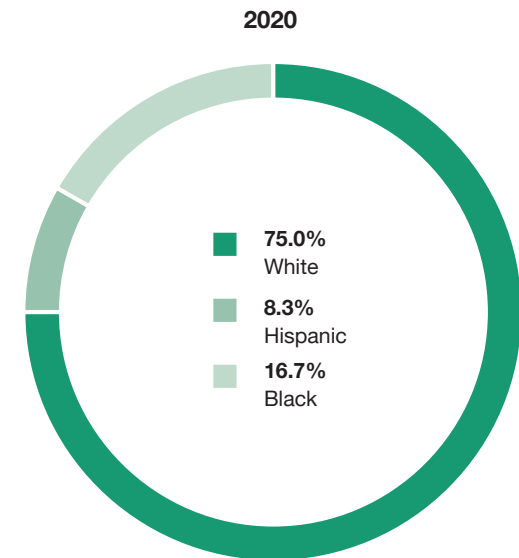

Building a Diverse Workforce

Our diverse workforce strengthens our competitive advantages and reflects the customers and communities we serve. A comparison against U.S. Department of Labor data shows that our U.S. workforce is more ethnically diverse than the nation's working population. In 2022, we also expanded the number and percentage of women and minorities at the manager level and above. These charts reflect the demographics of The Home Depot's U.S. workforce from 2020 through 2022. Certain percentages may not sum to 100% due to rounding or some associates choosing not to self-identify by race/ethnicity or gender.

U.S. Managers and Above by Race/Ethnicity^{1, 2}

1) Includes manager-level positions and above at stores, distribution centers and other field locations, as well as at our Store Support Center; excludes officers.

U.S. Officers^{2, 3}

Total Number of U.S. Officers:
2022: 137 | 2021: 126 | 2020: 127

U.S. Officers by Race/Ethnicity²

2) Includes data for HD Supply Holdings Inc.
3) Gray bars indicate percentage undisclosed

Board of Directors*

Total Number of Directors:
2022: 13 | 2021: 11 | 2020: 12

Board of Directors by Race/Ethnicity

* For additional information on our board composition, visit the [Corporate Governance section of our website](#).