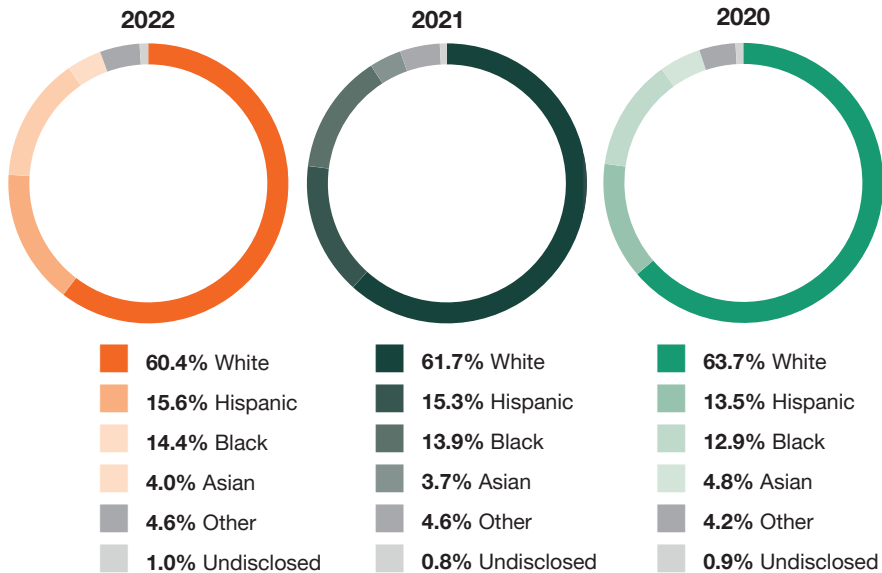

Building a Diverse Workforce

Our diverse workforce strengthens our competitive advantages and reflects the customers and communities we serve. A comparison against U.S. Department of Labor data shows that our U.S. workforce is more ethnically diverse than the nation's working population. In 2022, we also expanded the number and percentage of women and minorities at the manager level and above. These charts reflect the demographics of The Home Depot's U.S. workforce from 2020 through 2022. Certain percentages may not sum to 100% due to rounding or some associates choosing not to self-identify by race/ethnicity or gender.

U.S. Working Population

Source: Latest available data from the U.S. Bureau of Labor Statistics; 2022 data is estimated

THD U.S. Workforce^{1, 2}

Total Number of U.S. Associates:
2022: 418,900 | 2021: 437,000 | 2020: 441,000

THD U.S. Workforce by Race/Ethnicity¹

1) Includes data for HD Supply Holdings Inc.

2) Gray bars indicate percentage undisclosed

U.S. Managers and Above^{1, 2, 3} (excludes officer level)

Total Number of U.S. Managers and Above:
2022: 25,700 | 2021: 24,600 | 2020: 19,100

U.S. Managers and Above by Race/Ethnicity^{1, 2}

1) Includes manager-level positions and above at stores, distribution centers and other field locations, as well as at our Store Support Center; excludes officers.